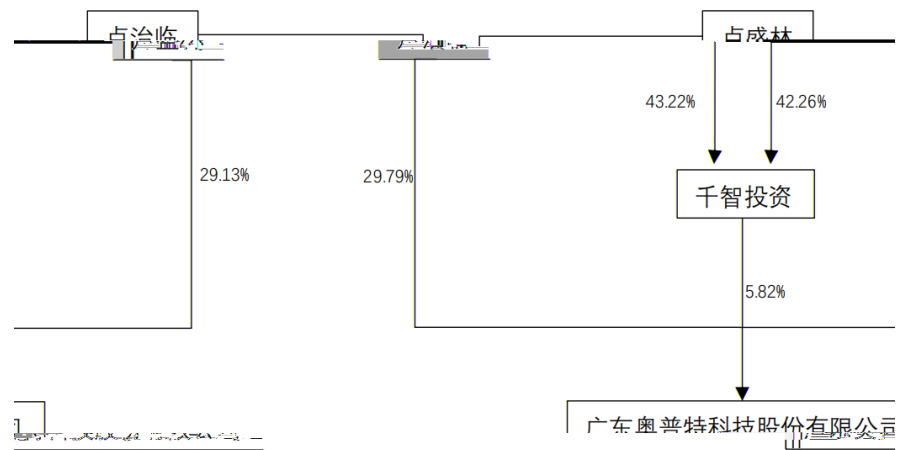

2D 2D 3D 3D 3D 3D 3D 3D  
3D 3D 3D 3D 3D 3D 3D 3D

2

PCB SMT  
" " GWh TWh  
TWh  
" " "

			(%)				
	11,793,600	36,363,600	29.79	36,363,600	36,363,600		
	11,531,520	35,555,520	29.13	35,555,520	35,555,520		0

4.2

4.3

4.4

5

1

1.		30.39%		31.59%
2.		40.14%	18.88%	39.32%
	13.83%		7.26%	

2