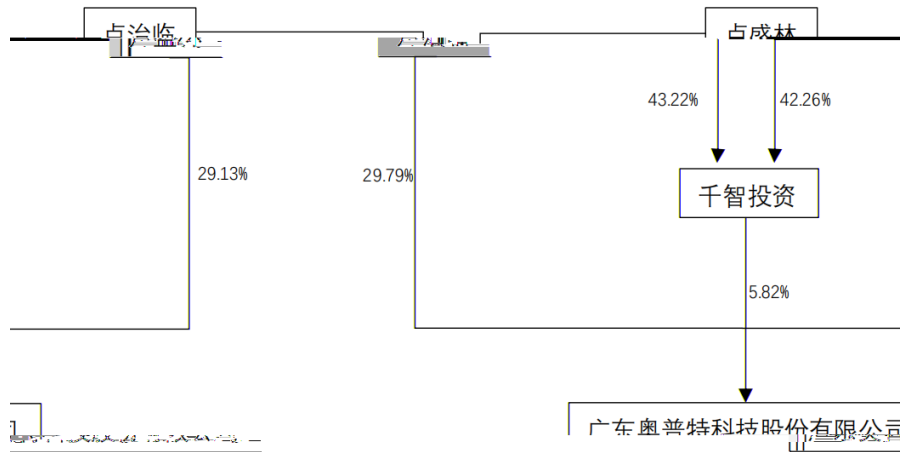

2D 2D 3D 3D 3D 3D 3D 3D  
3D 3D 3D 3D 3D 3D 3D 3D

2

PCB SMT  
" " GWh TWh  
TWh  
" " "

			(%)				
	11,793,600	36,363,600	29.79	36,363,600	36,363,600		
	11,531,520	35,555,520	29.13	35,555,520	35,555,520		0

4.2

4.3

4.4

5

1

1.		30.39%		31.59%
2.		40.14%	18.88%	39.32%
	13.83%		7.26%	

2